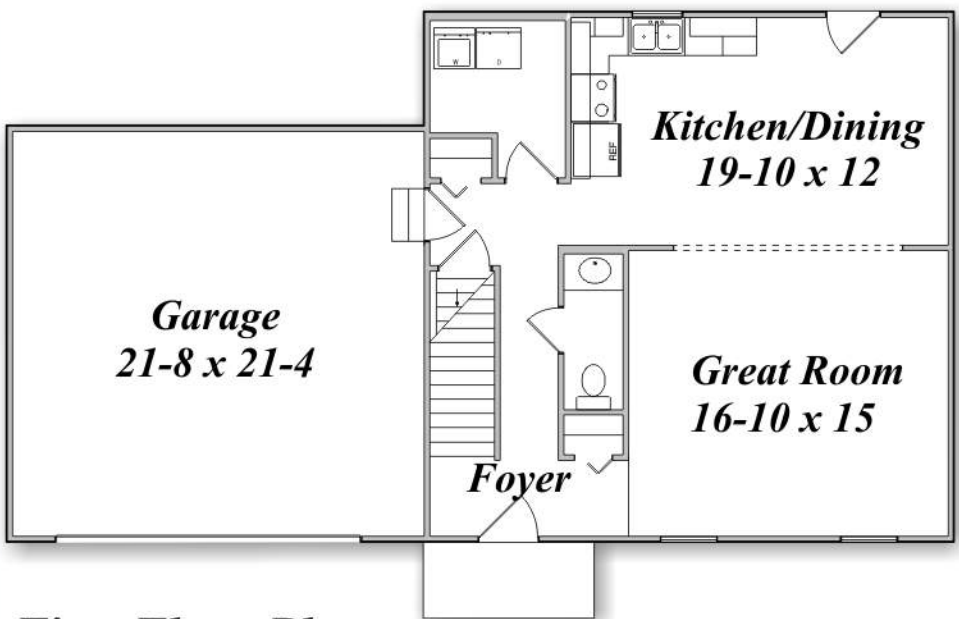

*Outstanding Value
Superior Quality*

First Floor Plan
784 Sq Ft

Second Floor Plan
784 Sq Ft

The Trenton
1568 Sq Ft

House Dimensions:
50' x 32'

2 Story
3 Bedrooms
2 1/2 Baths

Office/Model Home
10532 Cleveland Ave, NW
Uniontown, OH 44685
(330) 305-6700