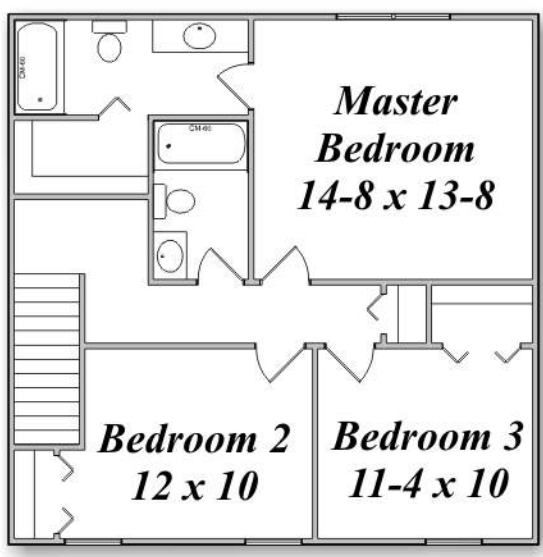

*Outstanding Value
Superior Quality*

First Floor Plan
784 Sq Ft

Second Floor Plan
784 Sq Ft

The Trenton
1568 Sq Ft

House Dimensions:
50' x 32'

2 Story
3 Bedrooms
2 1/2 Baths

Office/Model Home
10532 Cleveland Ave, NW
Uniontown, OH 44685
(330) 305-6700