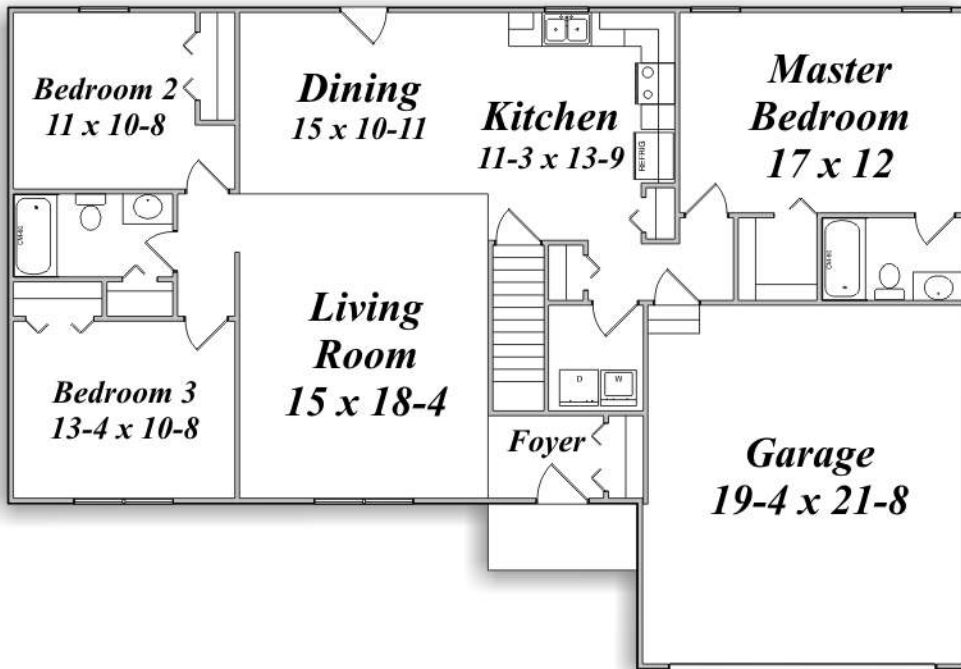

Outstanding Value
Superior Quality

Floor Plan
1508 Sq Ft

The Lansing *1508 Sq Ft*

House Dimensions:
58' x 40'

Ranch
3 Bedrooms
2 Baths

Dutch
HERITAGE HOMES
A TRADITION OF CRAFTSMANSHIP

Office/Model Home
10532 Cleveland Ave, NW
Uniontown, OH 44685
(330) 305-6700