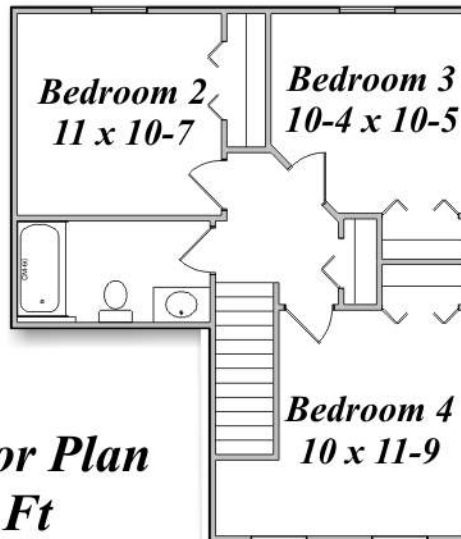

Outstanding Value
Superior Quality

First Floor Plan
1077 Sq Ft

Second Floor Plan
571 Sq Ft

The Charleston
1648 Sq Ft

House Dimensions:
48' x 38'

First Floor Master
4 Bedrooms
2 1/2 Baths

Office/Model Home
10532 Cleveland Ave, NW
Uniontown, OH 44685
(330) 305-6700