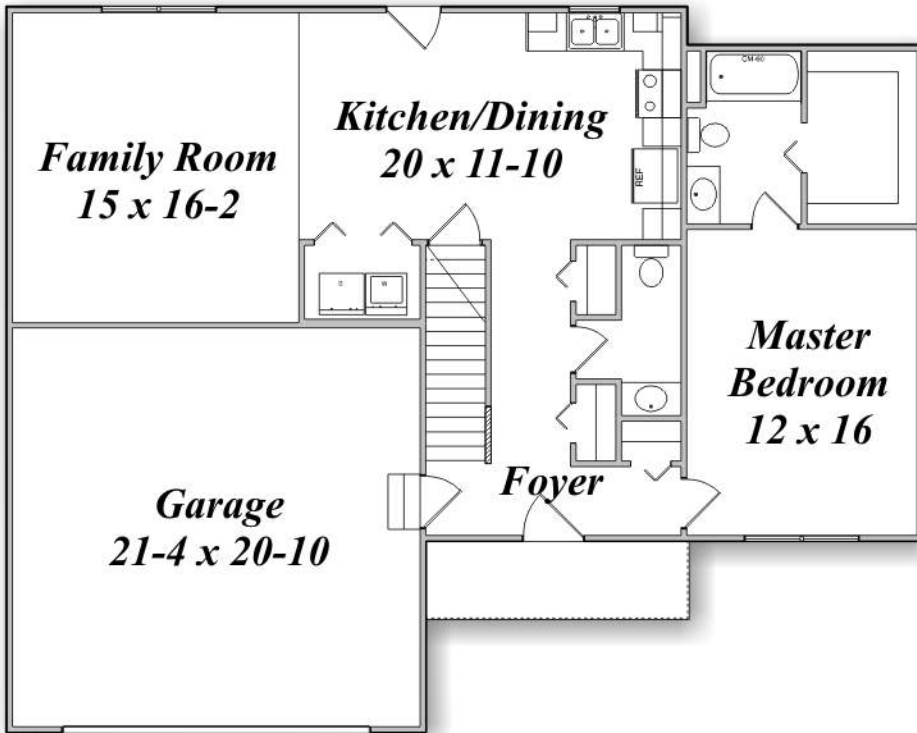

Outstanding Value
Superior Quality

First Floor Plan
1077 Sq Ft

Second Floor Plan
571 Sq Ft

The Charleston
1648 Sq Ft

House Dimensions:
48' x 38'

First Floor Master
4 Bedrooms
2 1/2 Baths

Office/Model Home
10532 Cleveland Ave, NW
Uniontown, OH 44685
(330) 305-6700