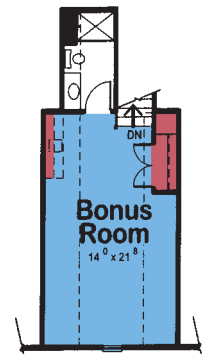

“Your Exclusive Boomer-Centric Home Builder”

the Tucker

TOTAL 2279 sq. ft.

unfinished storage adds 380 sq. ft.

A TRADITION OF CRAFTSMANSHIP

10532 Cleveland Ave, NW • Uniontown, OH 44685
phone: 330.305.6700