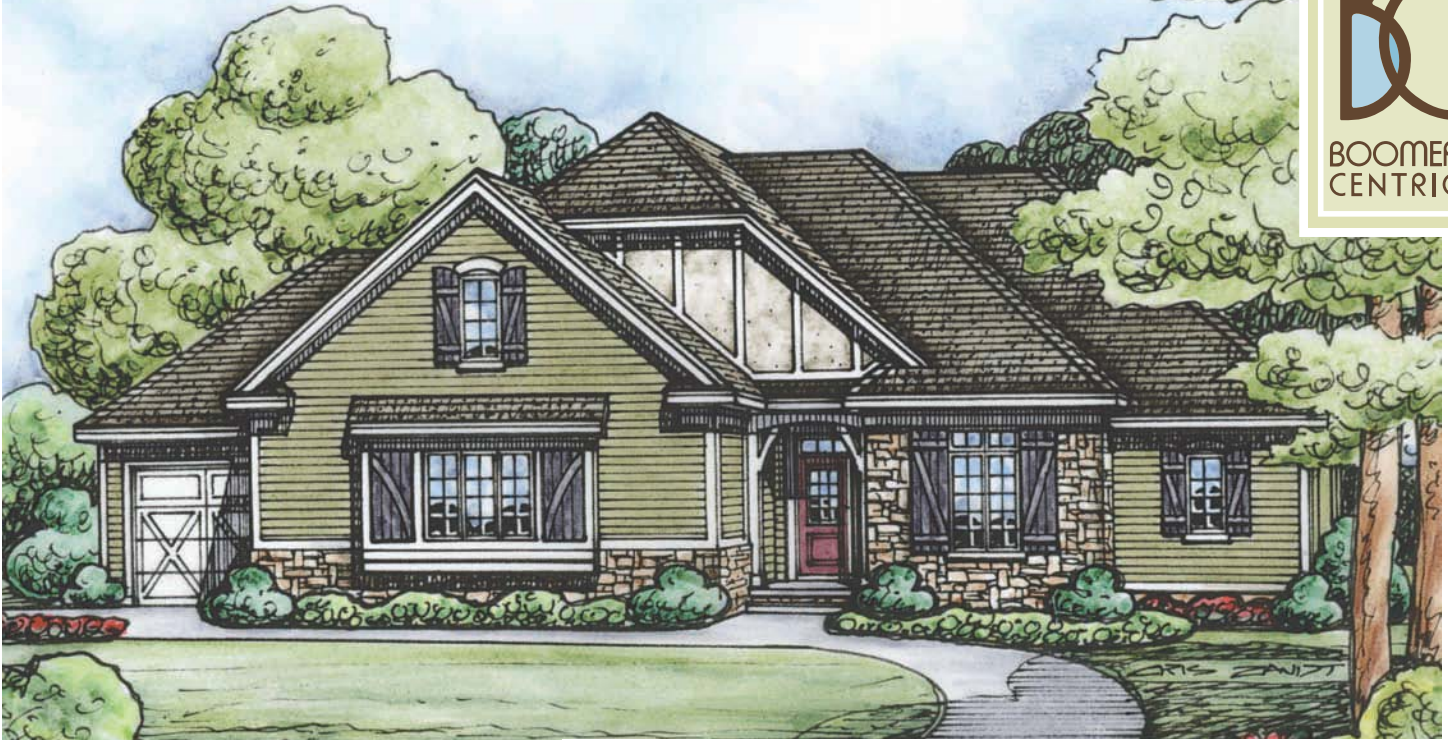

“Your Exclusive Boomer-Centric Home Builder”

the Tucker

TOTAL 2279 sq. ft.

unfinished storage adds 380 sq. ft.

A TRADITION OF CRAFTSMANSHIP

10532 Cleveland Ave, NW • Uniontown, OH 44685
phone: 330.305.6700