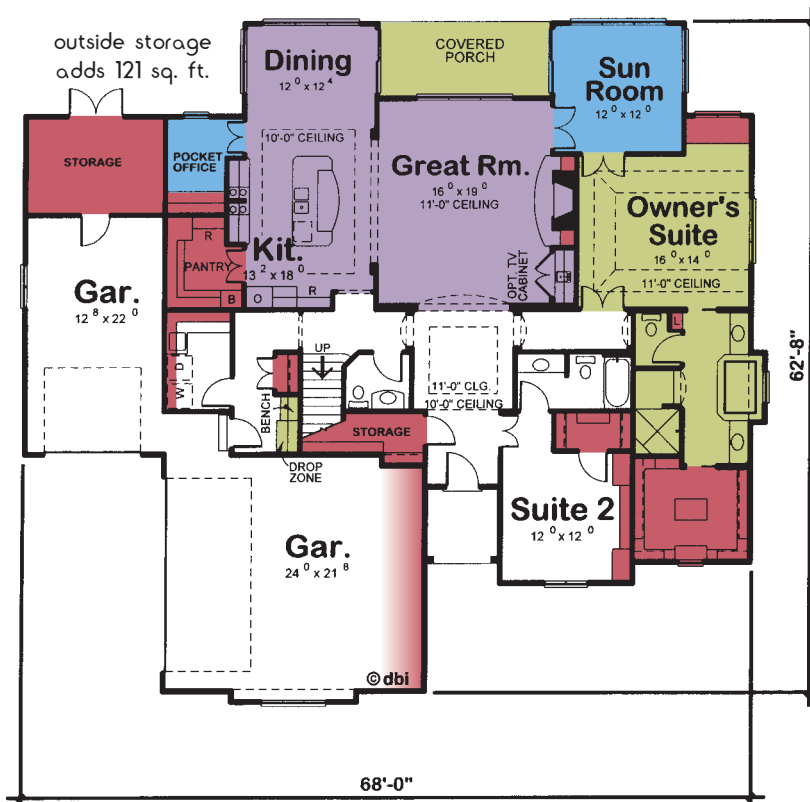

“Your Exclusive Boomer-Centric Home Builder”

the Tucker

TOTAL 2279 sq. ft.

unfinished storage adds 380 sq. ft.

A TRADITION OF CRAFTSMANSHIP

10532 Cleveland Ave, NW • Uniontown, OH 44685
phone: 330.305.6700