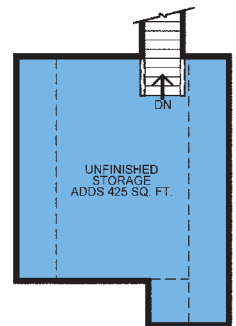

“Your Exclusive Boomer-Centric Home Builder”

the Slater

TOTAL 2083 sq. ft.

optional basement stair location

alternate master bath

unfinished storage adds 425 sq. ft.

10532 Cleveland Ave, NW • Uniontown, OH 44685
phone: 330.305.6700