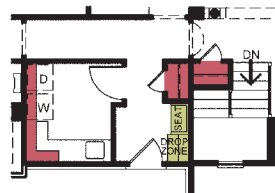

“Your Exclusive Boomer-Centric Home Builder”

the Slater

TOTAL 2083 sq. ft.

optional basement stair location

alternate master bath

unfinished storage adds 425 sq. ft.

10532 Cleveland Ave, NW • Uniontown, OH 44685
phone: 330.305.6700