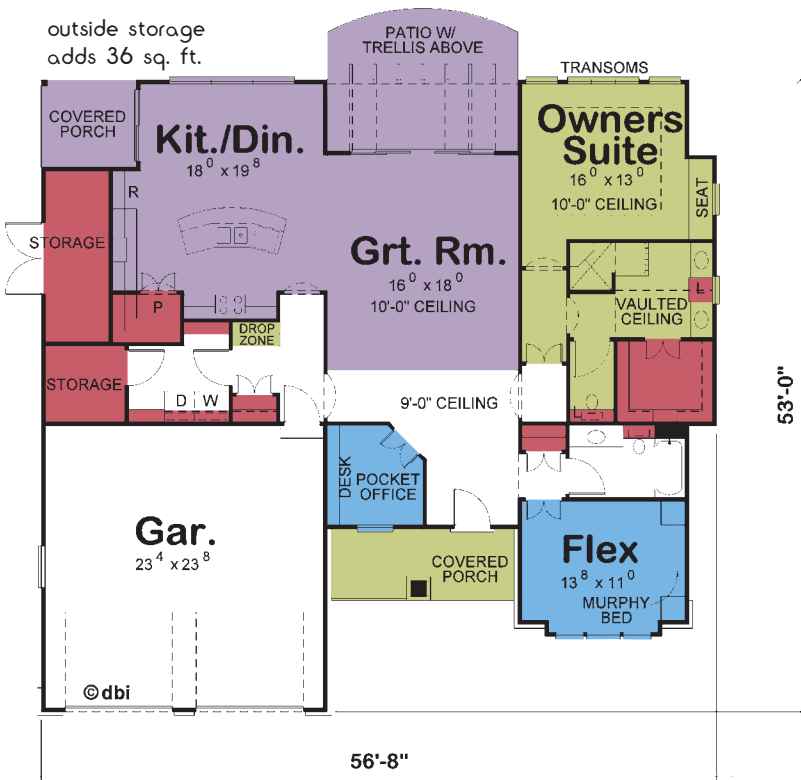

“Your Exclusive Boomer-Centric Home Builder”

the Neeson

TOTAL 1732 sq. ft.

10532 Cleveland Ave, NW • Uniontown, OH 44685
phone: 330.305.6700

DutchHeritageHomes.com