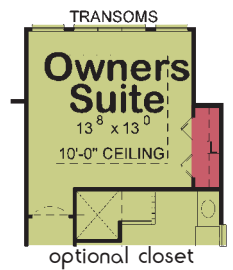

“Your Exclusive Boomer-Centric Home Builder”

the Neeson

TOTAL 1732 sq. ft.

10532 Cleveland Ave, NW • Uniontown, OH 44685
phone: 330.305.6700

DutchHeritageHomes.com