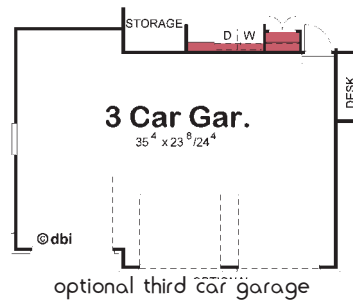

“Your Exclusive Boomer-Centric Home Builder”

the Neeson

TOTAL 1732 sq. ft.

10532 Cleveland Ave, NW • Uniontown, OH 44685
phone: 330.305.6700

DutchHeritageHomes.com