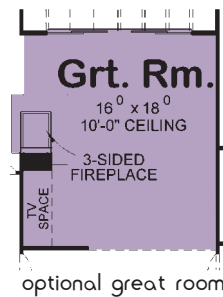

“Your Exclusive Boomer-Centric Home Builder”

the Neeson

TOTAL 1732 sq. ft.

10532 Cleveland Ave, NW • Uniontown, OH 44685
phone: 330.305.6700

DutchHeritageHomes.com