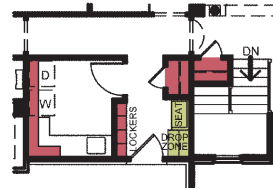

“Your Exclusive Boomer-Centric Home Builder”

the Leinart

TOTAL 2083 sq. ft.

optional basement stair location

Optional Second Level adds 549 sq. ft.

alternate master bath

A TRADITION OF CRAFTSMANSHIP

10532 Cleveland Ave, NW • Uniontown, OH 44685  
phone: 330.305.6700