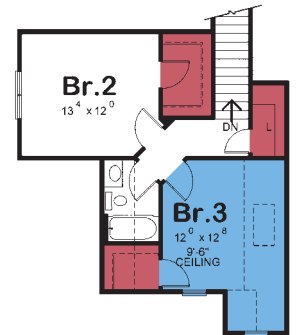

“Your Exclusive Boomer-Centric Home Builder”

the Leinart

TOTAL 2083 sq. ft.

optional basement stair location

Optional Second Level adds 549 sq. ft.

alternate master bath

A TRADITION OF CRAFTSMANSHIP

10532 Cleveland Ave, NW • Uniontown, OH 44685  
phone: 330.305.6700