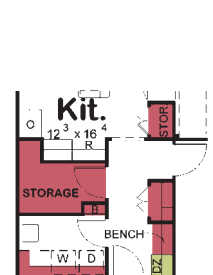

“Your Exclusive Boomer-Centric Home Builder”

the Gunnison

TOTAL 2236 SQ. FT.

Suite 2  
15'0" x 14'4"  
optional basement stair location

alternate master bath

optional storage

alternate accessible bath

optional office bath