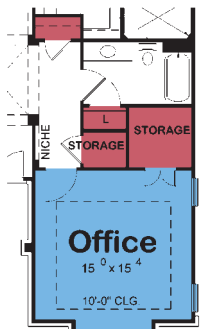

“Your Exclusive Boomer-Centric Home Builder”

the Gunnison

TOTAL 2236 SQ. FT.

Suite 2  
15'0" x 14'4"  
optional basement stair location

alternate master bath

optional storage

alternate accessible bath

optional office bath