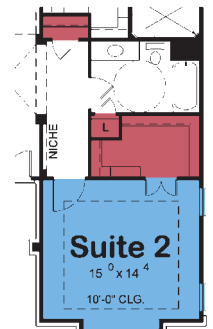

“Your Exclusive Boomer-Centric Home Builder”

the Gunnison

TOTAL 2236 SQ. FT.

Suite 2  
15'0" x 14'4"  
optional basement stair location

alternate master bath

optional storage

alternate accessible bath

optional office bath