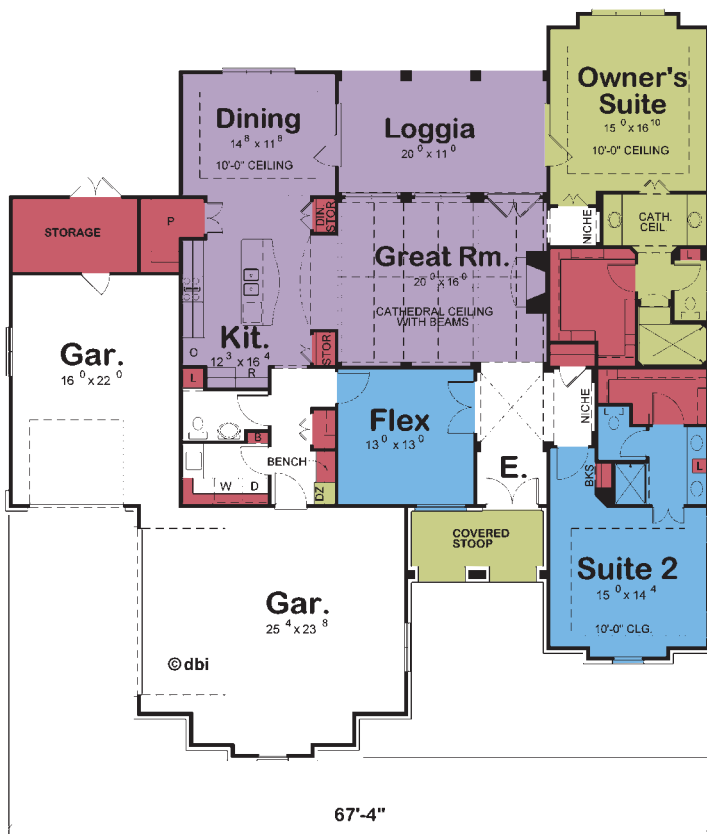

“Your Exclusive Boomer-Centric Home Builder”

the Gunnison

TOTAL 2236 SQ. FT.

Suite 2  
15'0" x 14'4"  
optional basement stair location

alternate master bath

optional storage

alternate accessible bath

optional office bath