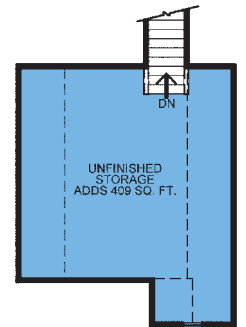

“Your Exclusive Boomer-Centric Home Builder”

the Gonzales

TOTAL 2183 sq. ft.

optional basement stair location

unfinished storage adds 409 sq. ft.

YOUR WAY

| | |
|----------|--------|
| refresh | enjoy |
| simplify | define |