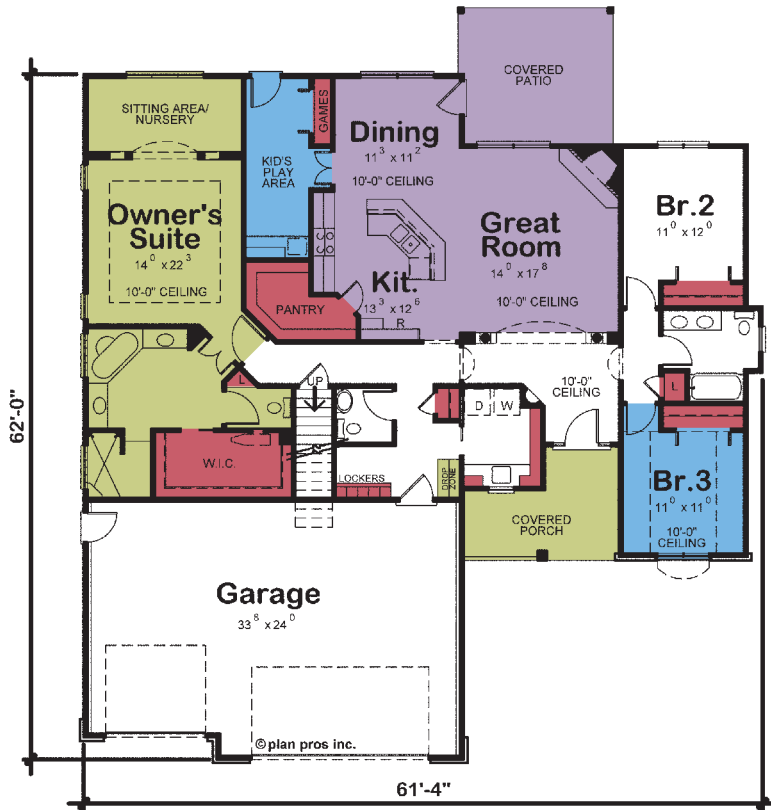

“Your Exclusive Boomer-Centric Home Builder”

the Gonzales

TOTAL 2183 sq. ft.

optional basement stair location

unfinished storage adds 409 sq. ft.

YOUR WAY

| | |
|----------|--------|
| refresh | enjoy |
| simplify | define |