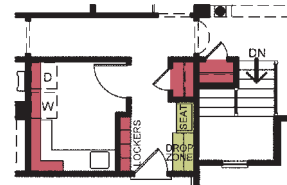

“Your Exclusive Boomer-Centric Home Builder”

the Gonzales

TOTAL 2183 sq. ft.

optional basement stair location

unfinished storage adds 409 sq. ft.

YOUR WAY

| | |
|----------|--------|
| refresh | enjoy |
| simplify | define |